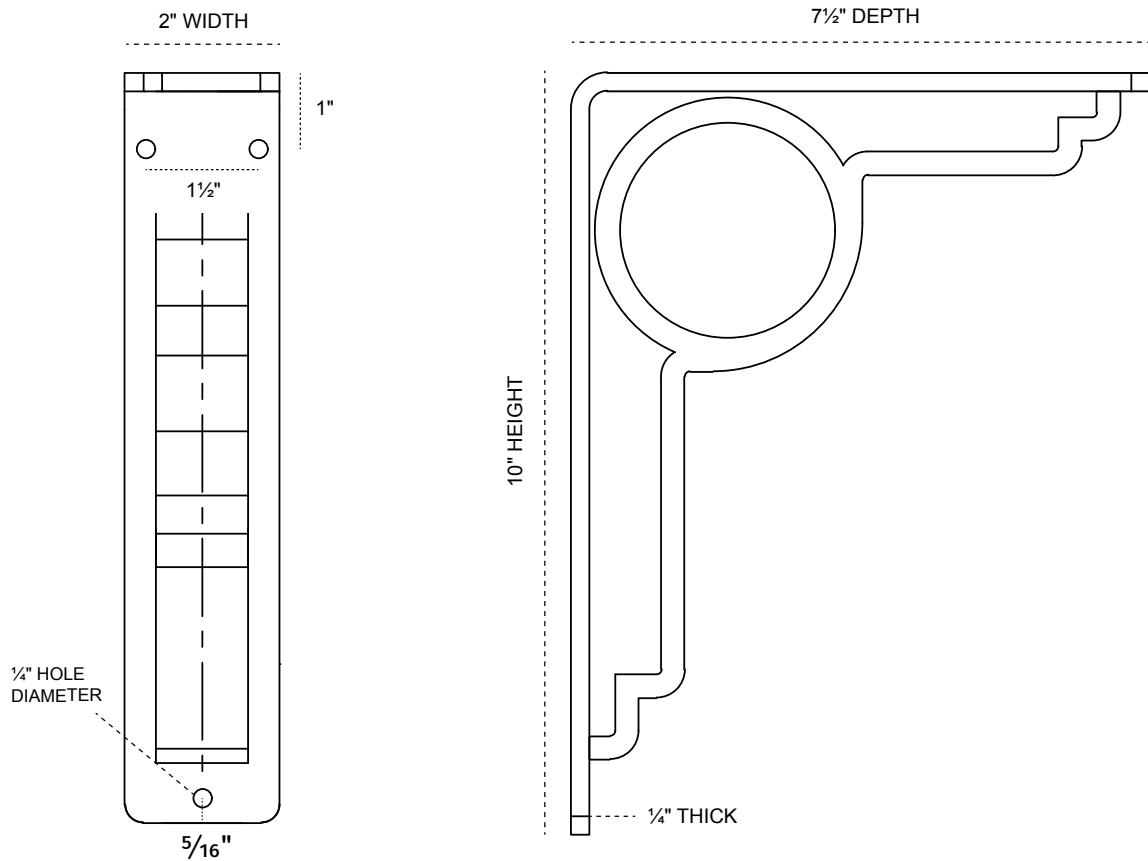

2-INCH W X 7½-INCH D X 10-INCH H MARIA TRIPLE BRACE BRACKET

FRONT PROFILE

SIDE PROFILE

HEAVY-DUTY ¼" THICK

AVAILABLE IN:
POWDER COATED BLACK

BKTM02X07X10TMA

P:866.607.0453 | F: 866.591.3143
2300 W. Main St. | Clarksville, TX 75426
sales@ekenamillwork.com | www.ekenamillwork.com